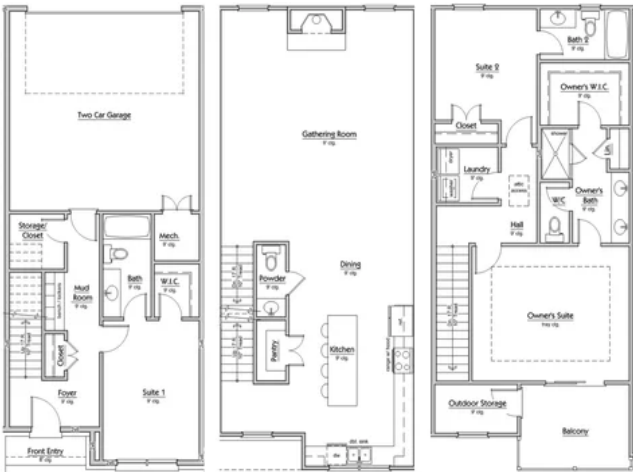

The Laurel Interior Unit

PRICE	BEDROOMS	BATHROOMS	HEATED SQ FT
Starting at \$550,000	3	3 1/2	2,068
CAR GARAGES		READY TO BUILD	
2 Car Garages		Townes at Maxwell	

Home Highlights

EXTERIOR HIGHLIGHTS

- 3 Levels
- Garage
- Modern Accents

INTERIOR HIGHLIGHTS

- Suite and Full Bathroom on First Floor
- Mudroom
- Open Floor Plan with Kitchen, Dining, and Gathering Room
- Large Owner's Suite with Walk-In Closet

Floor Plans

The Laurel 2068

12.21.2023