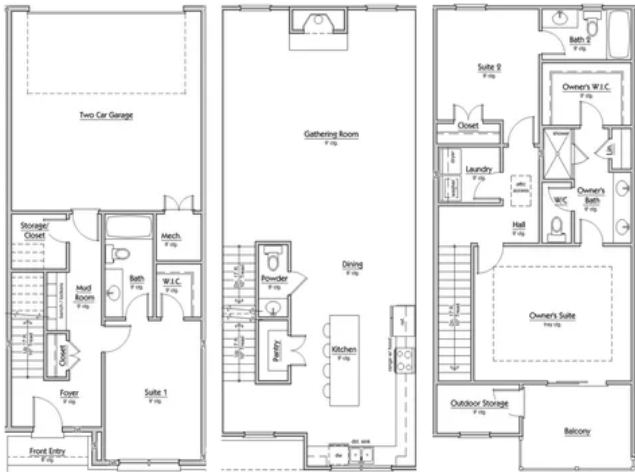

Floor Plans

MADISON-SIMMONS
HOMES & COMMUNITIES

madisonsimmonshomes.com
info@madisonsimmonshomes.com
(704) 703-7917

The Laurel 2068