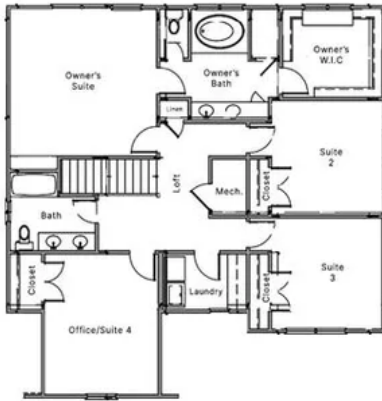

The Arlington

PRICE	BEDROOMS	BATHROOMS	HEATED SQ FT
Starting at \$450,000	4	2 1/2	2,398
CAR GARAGES			
N/A Car Garages			

Home Highlights

EXTERIOR HIGHLIGHTS

- Brick Accents
- Front Load 2 Car Garage
- Covered Porch
- Patio

INTERIOR HIGHLIGHTS

- Gathering Room with Fireplace
- Separate Dining Room
- Butlery and Pantry
- Large Owner's Walk-In Closet

Floor Plans

First Floor

Second Floor

Gallery Images