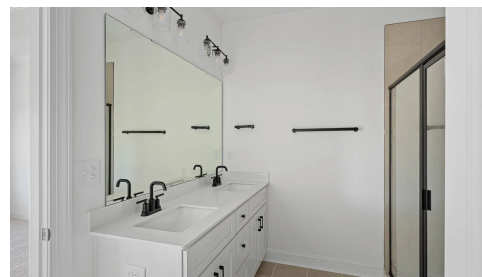

The Arlington

PRICE	BEDROOMS	BATHROOMS	HEATED SQ FT
Starting at \$450,000	4	2 1/2	2,398
CAR GARAGES			
N/A Car Garages			

Home Highlights

EXTERIOR HIGHLIGHTS

- Brick Accents
- Front Load 2 Car Garage
- Covered Porch
- Patio

INTERIOR HIGHLIGHTS

- Gathering Room with Fireplace
- Separate Dining Room
- Butlery and Pantry
- Large Owner's Walk-In Closet

Floor Plans

First Floor

Second Floor

Gallery Images